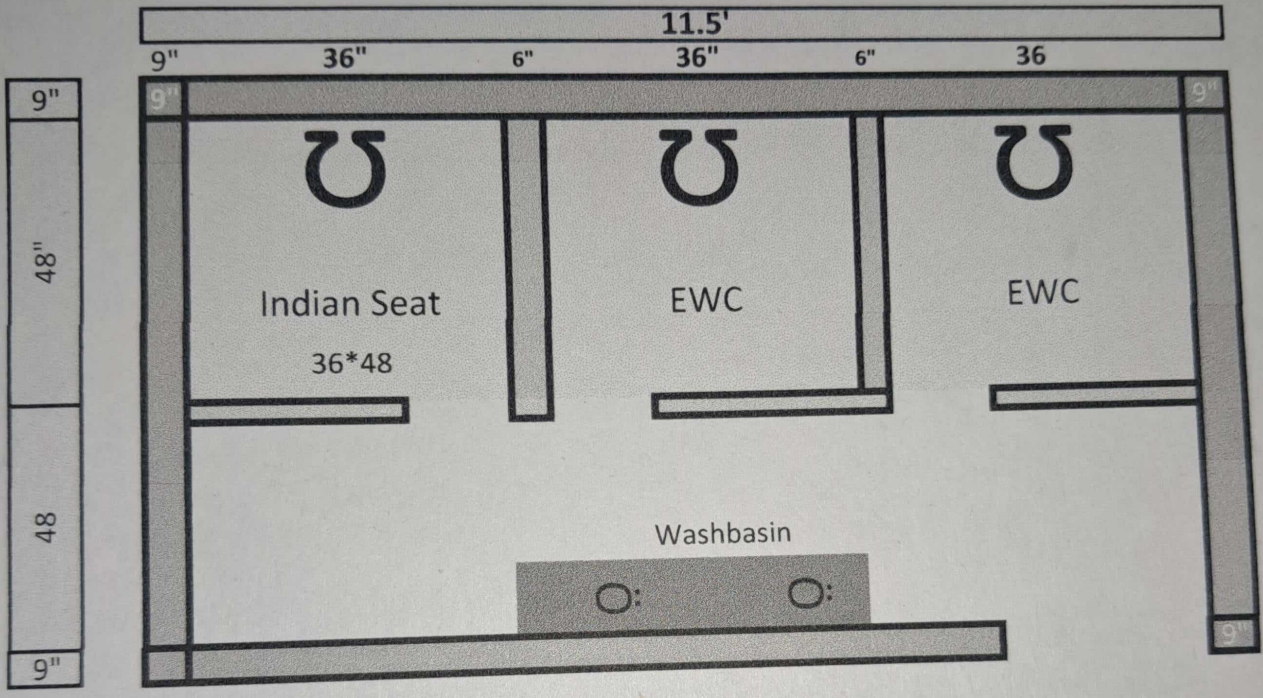

Num
Lock

MAX

Staff Washroom